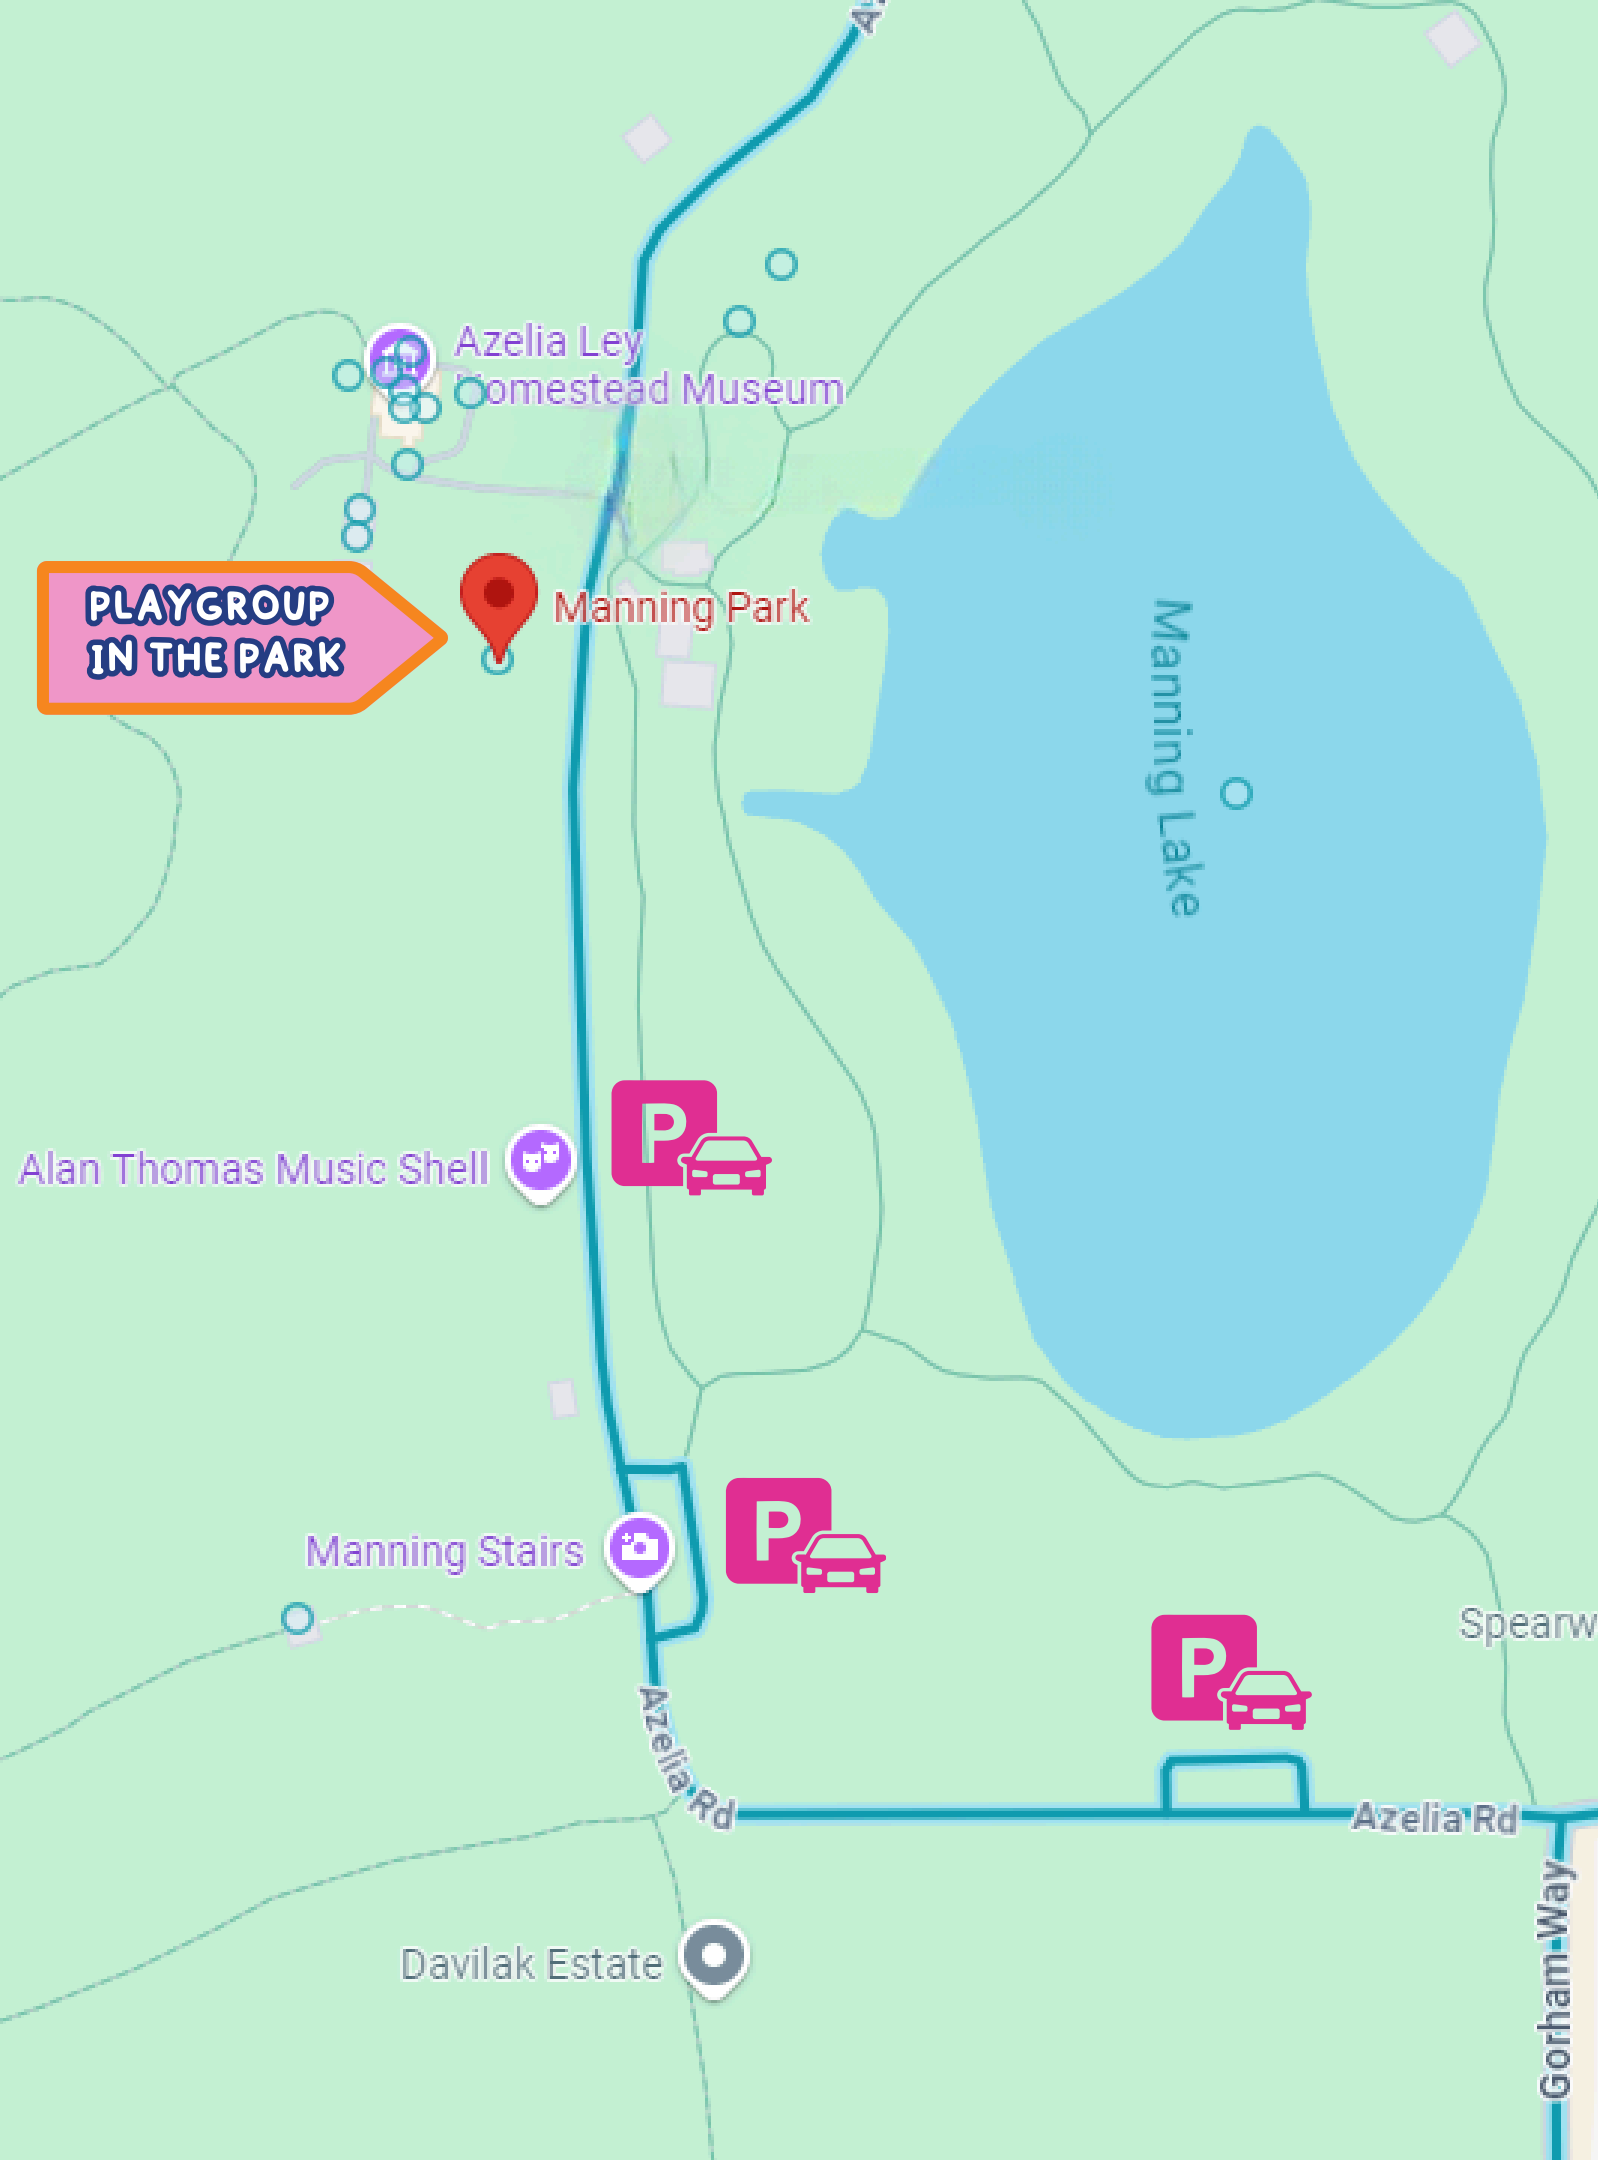

- 1 PGWA Welcome Tent & free Brownes yogurt
- 2 Baby zone & play space
- 3 Sharing books & loose parts play
- 4 City of Cockburn
- 5 Meerilinga
- 6 Kidsafe
- 7 Inclusion zone - kinetic sand, blackout tents, fidget toys, sensory bag activity
- 8 Toddler zone - dinosaur bones soft play
- 9 Water play
- 10 Small world play
- 11 Playdough & pasta threading
- 12 Little Bull Espresso
- 13 Animal farm
- 14 Gymnastics WA
- 15 Music walls

4

7

Manning Park Playground

Manning Park Public Toilets

## Where to park:

- Parking bays near Alan Thomas Music Shell
- Parking lot near Manning Stairs
- Parking lot near crn of Gorham Way & Azelia Rd

## How to get there:

- The event is happening near the *Azelia Ley Homestead Museum*
- Please enter via Azelia Rd on the corner of Gorham Way
- Please watch out for children and drive slowly